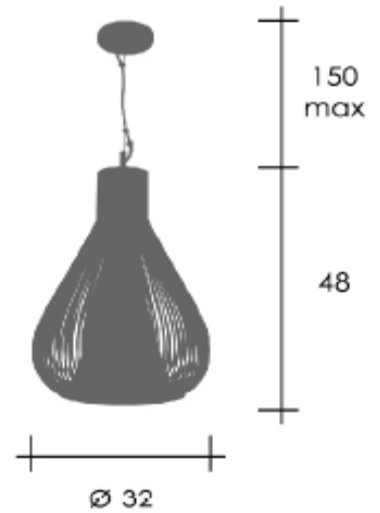

Project Name : _____

Approve By : _____

Products Detail Sheet

Product Code : P-L101-WH

Ordering Code :

Name : Pendant L101-WH-E27

Brand : Artisan Lighting Phuket

Material : Steel - Opal Glass

Color : White - Chrome

Lamp Type : Max 40W or LED 7W

Dimension : size D32 x H48cm.

IP Rating :

Remark : For 2.5 - 4.00m. Hight ceiling

Price : 6,000.00- **Sale 1490.00-**

Artisan Lighting Phuket Co.,Ltd.

T.+66(076)376 101-3 F.+66(076-262-0128 M.+66(081)898-7671